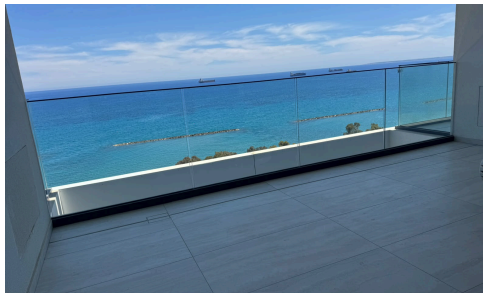

#78456

Brand-New Sea View Apartment for Rent

€4,000 /month

📍 Dasoudi - Papas, Germasogeia Tourist Area, Limassol

A stunning brand-new apartment located just steps from the beach, offering breathtaking panoramic sea views from the 9th floor.

The property features 60 sq. m of internal covered areas and a spacious 13 sq. veranda. It comprises 1 bedroom, a bright living room, a fully equipped kitchen, and 1 bathroom with shower.

Bedrooms

🛏 1

Bathrooms