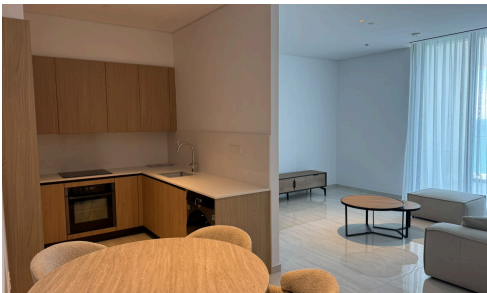

#78456

Brand-New Sea View Apartment for Rent

€4,000 /month

📍 Dasoudi - Papas, Germasogeia Tourist Area, Limassol

A stunning brand-new apartment located just steps from the beach, offering breathtaking panoramic sea views from the 9th floor.

The property features 60 sq. m of internal covered areas and a spacious 13 sq. veranda. It comprises 1 bedroom, a bright living room, a fully equipped kitchen, and 1 bathroom with shower.

Bedrooms

🛏 1

Bathrooms