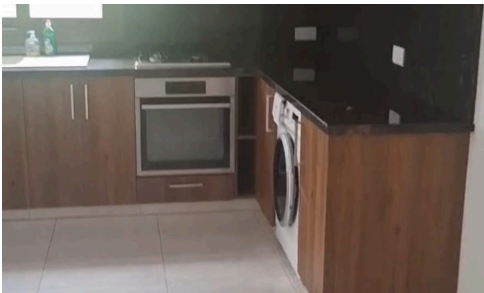

HFR-1682

2 BEDS – CHARMING SEMI-DETACHED HOUSE – €700 /month FOR RENT IN TRIMIKLINI VILLAGE

📍 Trimiklini, Limassol

Welcome to your new home in the picturesque Trimikilini Village! Nestled in a serene neighbourhood, this delightful 2-bedroom house offers the perfect blend of comfort and convenience, making it an ideal sanctuary for families, couples, or anyone seeking a peaceful retreat.