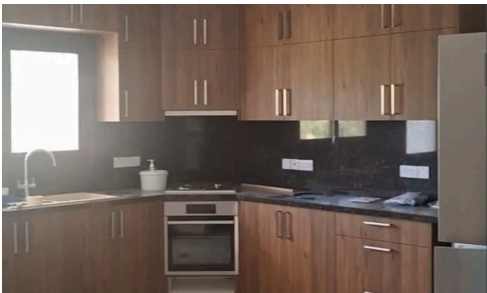

HFR-1682B

2 BEDS – CHARMING SEMI-DETACHED HOUSE – €700 /month FOR RENT IN TRIMIKLINI VILLAGE

📍 Trimiklini, Limassol

Welcome to your new home in the picturesque Trimikilini Village! Nestled in a serene neighbourhood, this delightful 2-bedroom house offers the perfect blend of comfort and convenience, making it an ideal sanctuary for families, couples, or anyone seeking a peaceful retreat.