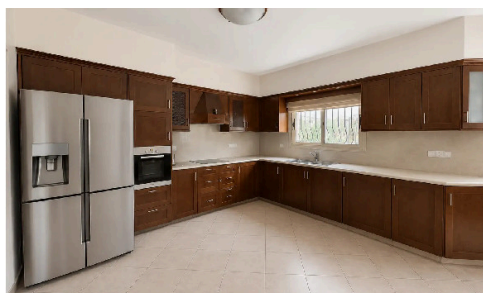

HFR-1831

4-Bedroom Family Home for Rent – Panthea, Limassol

€3,500 /month

 Panthea, Limassol

Recently renovated and move-in ready, this spacious family home is available unfurnished, partially furnished, or fully furnished. A 5th bedroom in the basement can also be provided upon request.