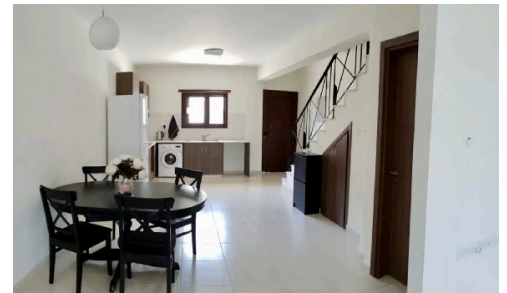

HFS-1163

2-Bedroom Maisonette for Sale – Pano Platres

€307,000

 Pano Platres, Limassol

We present a charming maisonette available for sale, rent, or exchange. This two-bedroom property offers 112 m² of covered living space, along with a 96 m² plot that includes private parking and terraces with scenic views of the mountains and the sea.

The maisonette is nestled within the lush evergreen coniferous forests of the Troodos Mountains, in the resort village of Platres—just a 30-minute drive from Limassol city centre and the Mediterranean coastline. This location