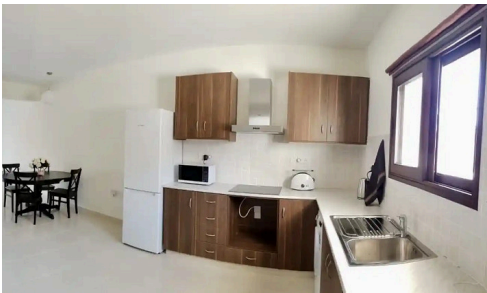

HFS-1163

2-Bedroom Maisonette for Sale – Pano Platres

€307,000

 Pano Platres, Limassol

We present a charming maisonette available for sale, rent, or exchange. This two-bedroom property offers 112 m² of covered living space, along with a 96 m² plot that includes private parking and terraces with scenic views of the mountains and the sea.

The maisonette is nestled within the lush evergreen coniferous forests of the Troodos Mountains, in the resort village of Platres—just a 30-minute drive from Limassol city centre and the Mediterranean coastline. This location