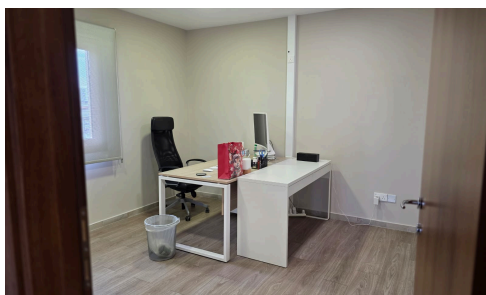

## 200m<sup>2</sup> Luxury Office Penthouse with 630m<sup>2</sup> Veranda – Linopetra, Limassol

€7,900 /month

📍 Linopetra, Limassol

Prestigious Headquarters-Style Office in Prime Business Location

An exceptional office penthouse occupying the entire 2nd floor of a well-maintained commercial building in the sought-after Kolonakiou / Linopetra area of Limassol. Offering outstanding privacy, corporate presence, and one of the largest private veranda spaces currently available on the market, this property is ideal for companies seeking a