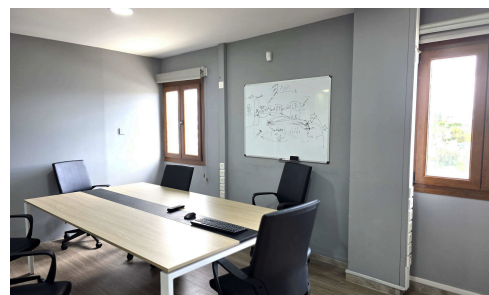

## 200m<sup>2</sup> Luxury Office Penthouse with 630m<sup>2</sup> Veranda – Linopetra, Limassol

€7,900 /month

📍 Linopetra, Limassol

Prestigious Headquarters-Style Office in Prime Business Location

An exceptional office penthouse occupying the entire 2nd floor of a well-maintained commercial building in the sought-after Kolonakiou / Linopetra area of Limassol. Offering outstanding privacy, corporate presence, and one of the largest private veranda spaces currently available on the market, this property is ideal for companies seeking a