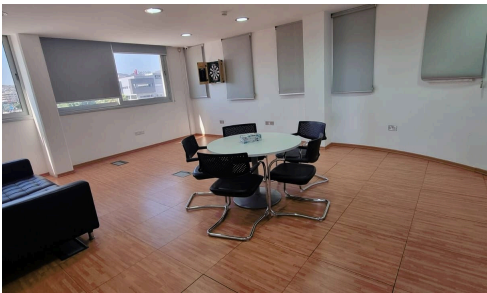

OFR-928

250 SQ. M – OFFICE FOR RENT – LINOPETRA

€8,000 /month

📍 Linopetra, Limassol

A lovely office of 250 sq.m for rent in Linopetra with easy access to the the highway and Limassol main roads, offered unfurnished, has raised floor, a server room need to seen to be appreciated. AVAILABLE MAY 2025