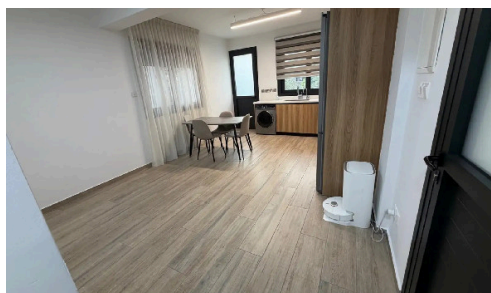

R-FL1-1215

Modern 1-Bedroom Apartment in Panthea

€1,250 /month

 Panthea, Limassol

New one-bedroom apartment located in the Panthea area, within walking distance of the Grammar School. Available for rent with or without furniture.