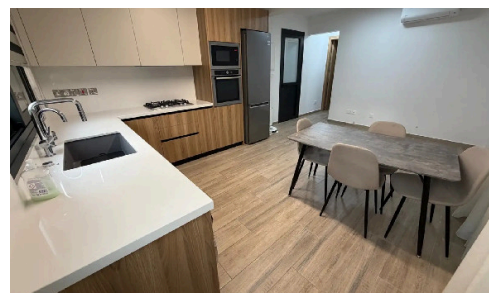

R-FL1-1215

Modern 1-Bedroom Apartment in Panthea

€1,250 /month

 Panthea, Limassol

New one-bedroom apartment located in the Panthea area, within walking distance of the Grammar School. Available for rent with or without furniture.