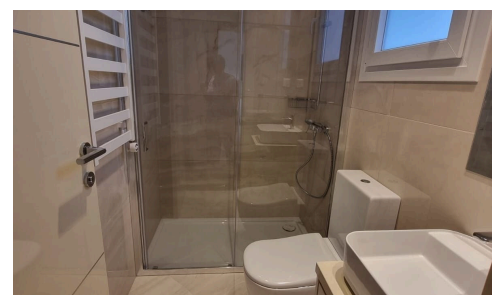

R-FL2-1684

Luxury, 2-bedroom apartment for rent in Columbia.

€2,500 /month

 Linopetra, Limassol

Modern. Luxury brand new 2-bedroom apartment is available for rent middle of May. Apartment will be fully furnished with modern furniture, fully electrical appliances and air-conditions.