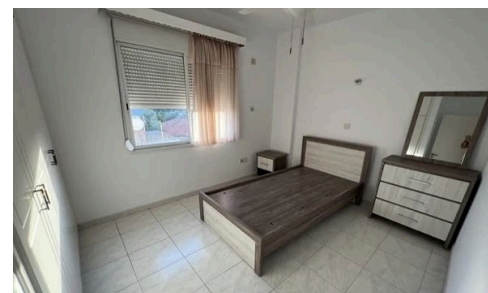

## 2 BEDS FLAT – FOR RENT – PETROU & PAVLOU

€1,350 /month

 Petrou Kai Pavlou, Limassol

This spacious 2-bedroom flat for rent in Petrou & Pavlou area of Limassol is offered fully furnished

For more information, please contact us