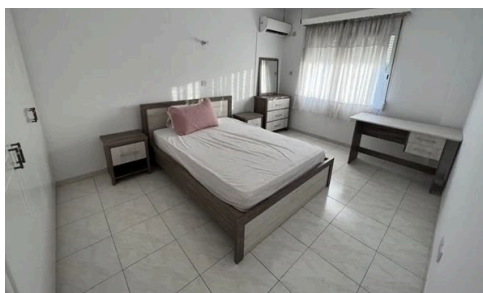

## 2 BEDS FLAT – FOR RENT – PETROU & PAVLOU

€1,350 /month

 Petrou Kai Pavlou, Limassol

This spacious 2-bedroom flat for rent in Petrou & Pavlou area of Limassol is offered fully furnished

For more information, please contact us