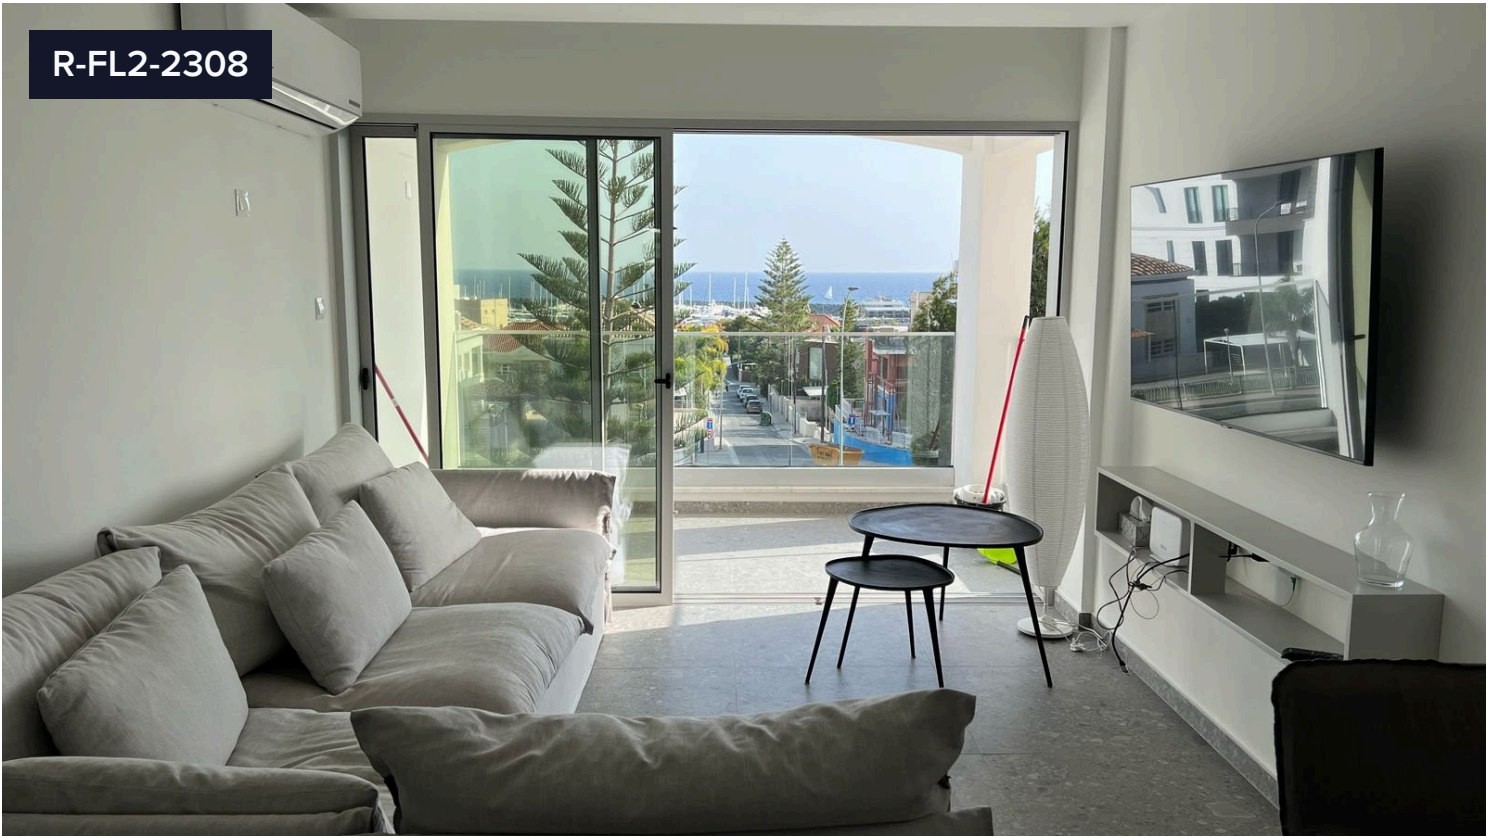

R-FL2-2308

2 BEDS – SEA VIEW - FLAT FOR RENT – PAREKLISIA

€1,750 /month

 Parekklesia Tourist Area, Limassol

Nestled within a vibrant seaside community, this beautifully renovated 2-bedroom flat is a true gem along the beachfront. A testament to exquisite design and contemporary living, this flat exudes a seamless blend of modern elegance and coastal charm. Beyond the confines of the flat, residents have exclusive access to a communal swimming pool, perfect for a refreshing dip on warm coastal days. These amenities cater to a well-rounded lifestyle,