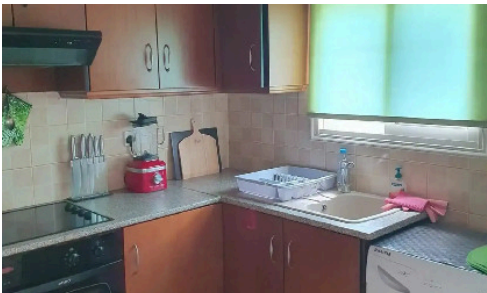

R-FL2-2590

2-Bedroom Spacious Apartment for Rent in Germasogeia / Papas Area

€1,500 /month

📍 Dasoudi - Papas, Germasogeia Tourist Area, Limassol

A lovely 2-bedroom apartment is available for rent in the sought-after Germasogeia / Papas area, within walking distance of all essential amenities and the popular Dasoudi Beach. The property features two bedrooms, a family bathroom, and an open-plan kitchen, dining, and living area that opens onto a generous balcony.