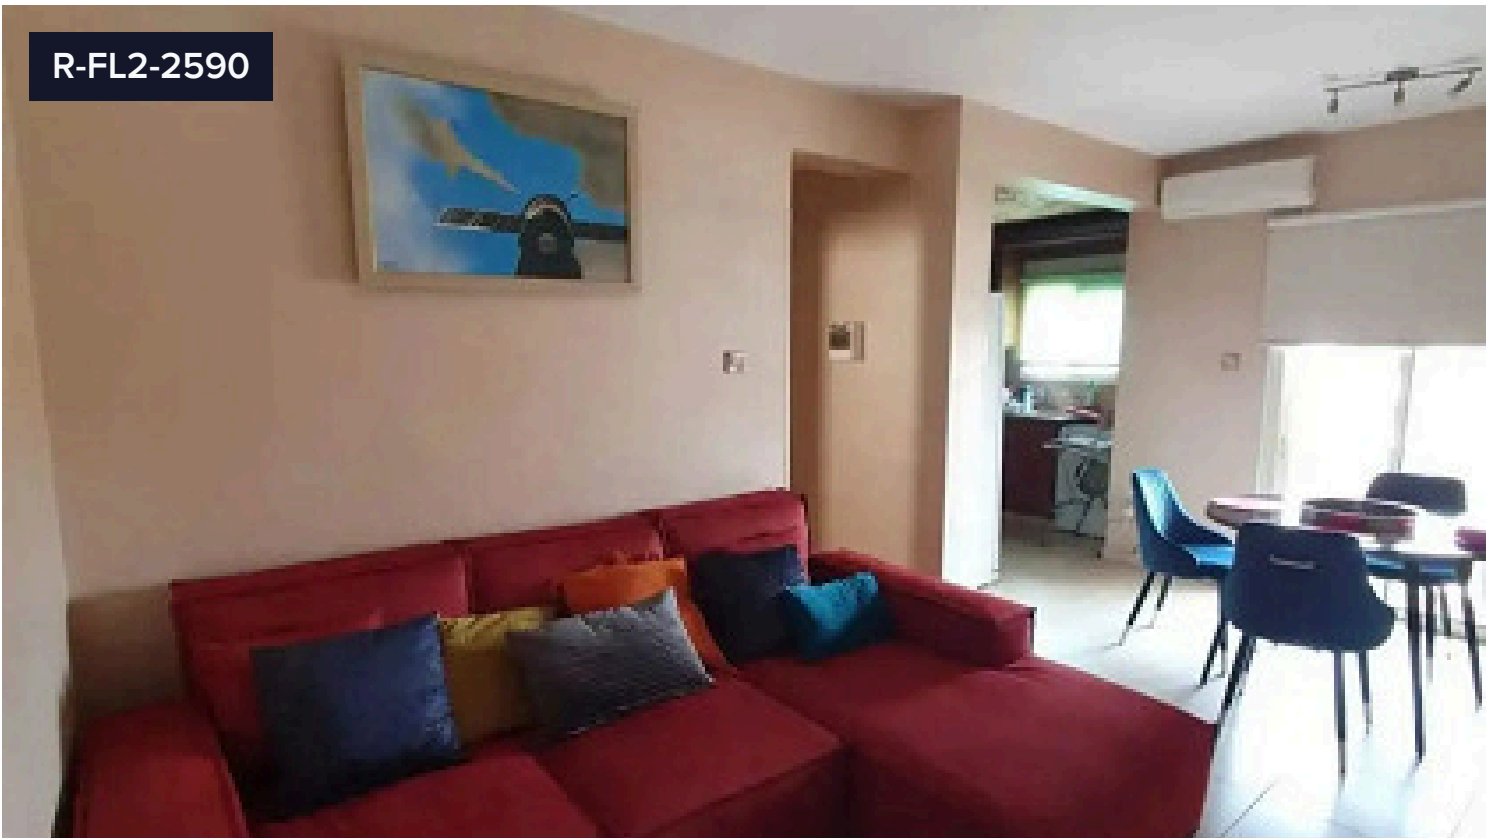

R-FL2-2590

2-Bedroom Spacious Apartment for Rent in Germasogeia / Papas Area

€1,500 /month

📍 Dasoudi - Papas, Germasogeia Tourist Area, Limassol

A lovely 2-bedroom apartment is available for rent in the sought-after Germasogeia / Papas area, within walking distance of all essential amenities and the popular Dasoudi Beach. The property features two bedrooms, a family bathroom, and an open-plan kitchen, dining, and living area that opens onto a generous balcony.