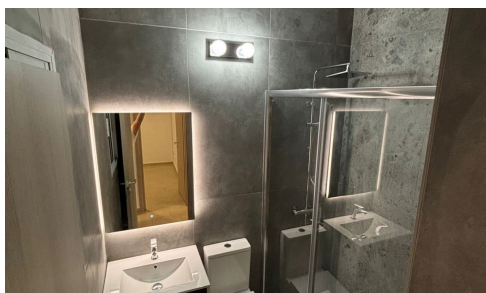

R-FL2-2609

Fully Renovated 2-Bedroom Apartment with Private Garden – City Center

€1,600 /month

 Petrou Kai Pavlou, Limassol

Beautifully renovated apartment located in the sought-after Petrou Kai Pavlou area, offering modern living in the heart of the city.