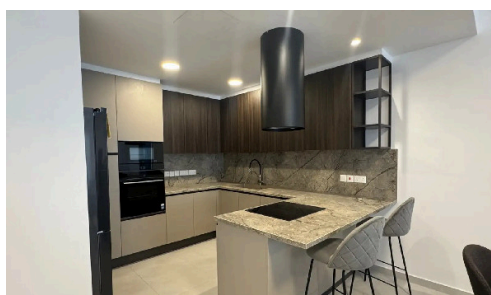

R-FL2-2611

Luxury Brand-New Apartment for Rent – Panthea

€1,800 /month

 Panthea, Limassol

Experience modern living in this elegant brand-new apartment situated in the sought-after residential area of Panthea. Offering spacious interiors, contemporary design, and premium finishes, this property is ideal for comfortable and stylish living.