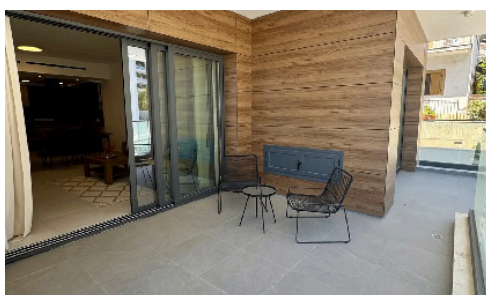

R-FL2-2611

Luxury Brand-New Apartment for Rent – Panthea

€1,800 /month

 Panthea, Limassol

Experience modern living in this elegant brand-new apartment situated in the sought-after residential area of Panthea. Offering spacious interiors, contemporary design, and premium finishes, this property is ideal for comfortable and stylish living.