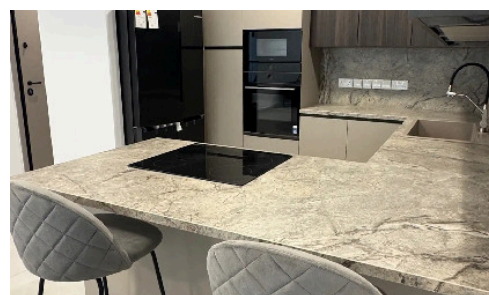

R-FL2-2611

Luxury Brand-New Apartment for Rent – Panthea

€1,800 /month

 Panthea, Limassol

Experience modern living in this elegant brand-new apartment situated in the sought-after residential area of Panthea. Offering spacious interiors, contemporary design, and premium finishes, this property is ideal for comfortable and stylish living.