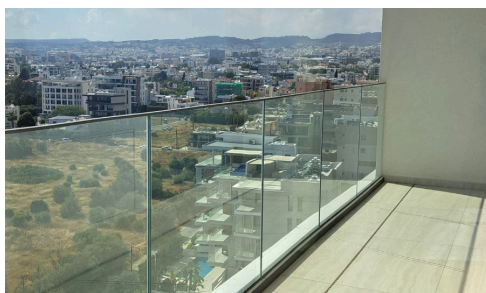

R-FL2-2619

Luxury 2-Bedroom Seafront Apartment for Rent €6,000 /month – Signature Tower, Limassol

 Potamos Germasogeias, Limassol

Experience luxury coastal living in this brand-new 2-bedroom apartment located on the 9th floor of the prestigious Signature Tower, one of Limassol's most exclusive beachfront developments. Perfectly positioned opposite the eucalyptus park and public beaches, this exceptional residence offers breathtaking panoramic sea views and world-class amenities.