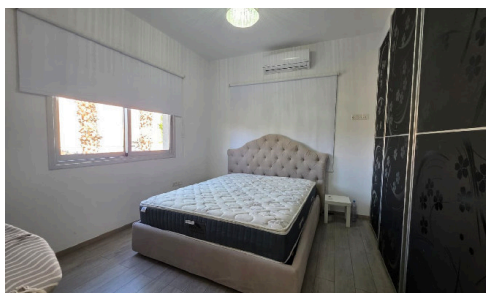

R-FL2-2623

2-Bedroom Apartment for Rent - Columbia

€2,000 /month

 Columbia, Limassol

Comfortable and well-maintained 2-bedroom apartment located on the 1st floor in a convenient residential area.

Property Features:

- 2 spacious bedrooms

Bedrooms

 2

Bathrooms

 1

Covered

 80 m²

Joanmarino Real Estate