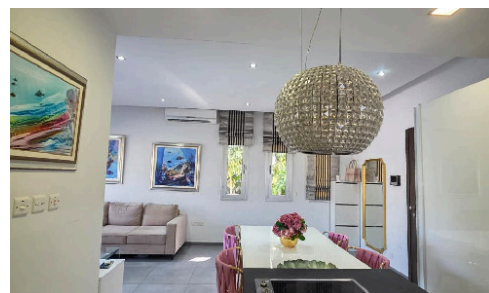

R-FL2-2623

2-Bedroom Apartment for Rent - Columbia

€2,000 /month

 Columbia, Limassol

Comfortable and well-maintained 2-bedroom apartment located on the 1st floor in a convenient residential area.

Property Features: