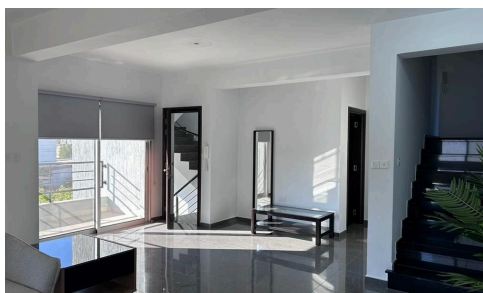

R-FL3-1407

3 BEDS – DUPLEX FLAT – FOR RENT – PETROU & PAVLOU €1,900 /month

 Petrou Kai Pavlou, Limassol

A beautiful and spacious 3-bedroom duplex flat for rent in a prime location in Petrou & Pavlou are of Limassol city. Consists of spacious Living/ Dining area the kitchen, a guest toilet and 2 balconies, upstairs is the 3 bedrooms, the laundry/storage room, the shower room which the 3 bedrooms share and balcony in the Master bedroom, all furniture and electrical appliance are brand new