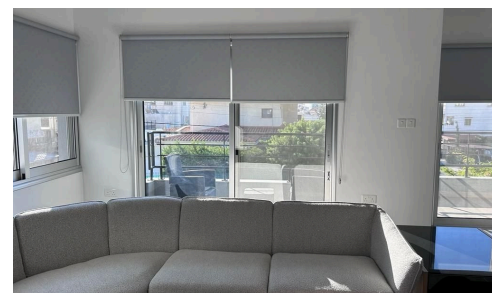

R-FL3-1407

3 BEDS – DUPLEX FLAT – FOR RENT – PETROU & PAVLOU €1,900 /month

 Petrou Kai Pavlou, Limassol

A beautiful and spacious 3-bedroom duplex flat for rent in a prime location in Petrou & Pavlou are of Limassol city. Consists of spacious Living/ Dining area the kitchen, a guest toilet and 2 balconies, upstairs is the 3 bedrooms, the laundry/storage room, the shower room which the 3 bedrooms share and balcony in the Master bedroom, all furniture and electrical appliance are brand new

Bedrooms

 3

Covered

 150 m²

Joanmarino Real Estate

Kristia Stephanidou

 (+357) 96130101

 joanmarinorealestate@gmail.com