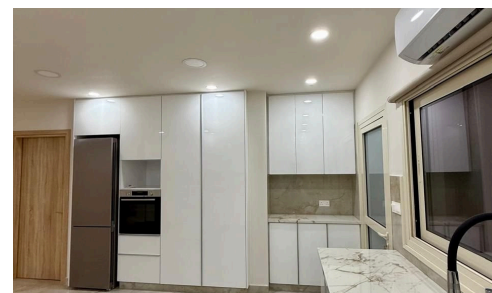

## 3 BEDS - BRAND NEW - UPPER HOUSE - FOR RENT - PETROU & PAVLOU

€2,300 /month

 Petrou Kai Pavlou, Limassol

Available as from 1st June 2026

Welcome to this modern flat (upper-house style) available for rent, perfectly situated in the vibrant neighbourhood of Petrou Kai Pavlou. Spanning an expansive 150 m<sup>2</sup>, this key-ready unit is located on the second floor of a newly