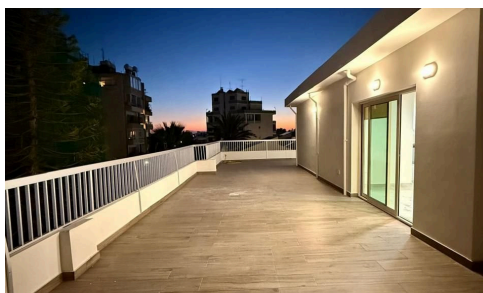

## 3 BEDS - BRAND NEW - UPPER HOUSE - FOR RENT - PETROU & PAVLOU

€2,300 /month

 Petrou Kai Pavlou, Limassol

Available as from 1st June 2026

Welcome to this modern flat (upper-house style) available for rent, perfectly situated in the vibrant neighbourhood of Petrou Kai Pavlou. Spanning an expansive 150 m<sup>2</sup>, this key-ready unit is located on the second floor of a newly