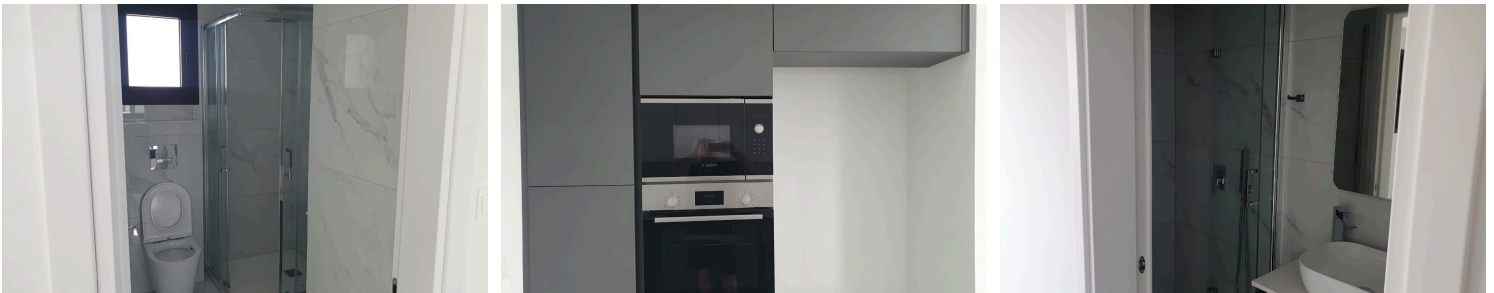

## 2-Bedroom Brand-New Top Floor Apartment for Sale – Petrou & Pavlou Area

€477,000 +VAT

 Petrou Kai Pavlou, Limassol

A stunning brand-new two-bedroom top-floor apartment is available for sale in the Petrou & Pavlou area. The property features two bedrooms, including a master bedroom with en-suite facilities, as well as an open-plan kitchen, dining, and living area that opens onto a spacious balcony.