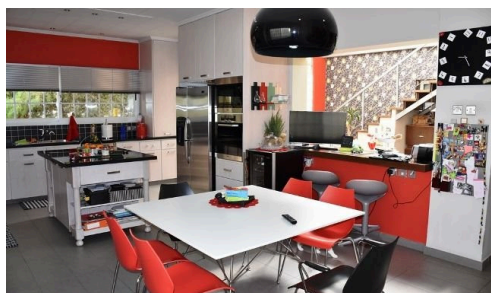

VFS-823

4/5 BEDS – MODERN VILLA – FOR SALE – NAAFI (PETROU & PAVLOU)

€850,000

 Petrou Kai Pavlou, Limassol

This ultra-modern 4/5-bedroom villa for is situated in the Center of Limassol town in Naafi area, a very quiet residential area just 10 minutes away from the town center or the highway.