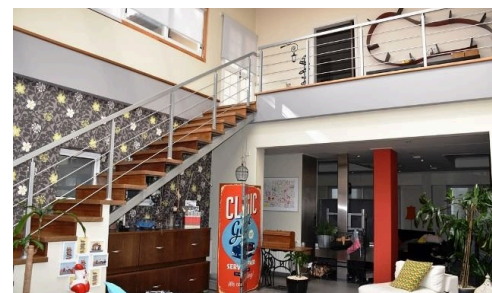

VFS-823

4/5 BEDS – MODERN VILLA – FOR SALE – NAAFI (PETROU & PAVLOU)

€850,000

 Petrou Kai Pavlou, Limassol

This ultra-modern 4/5-bedroom villa for is situated in the Center of Limassol town in Naafi area, a very quiet residential area just 10 minutes away from the town center or the highway.